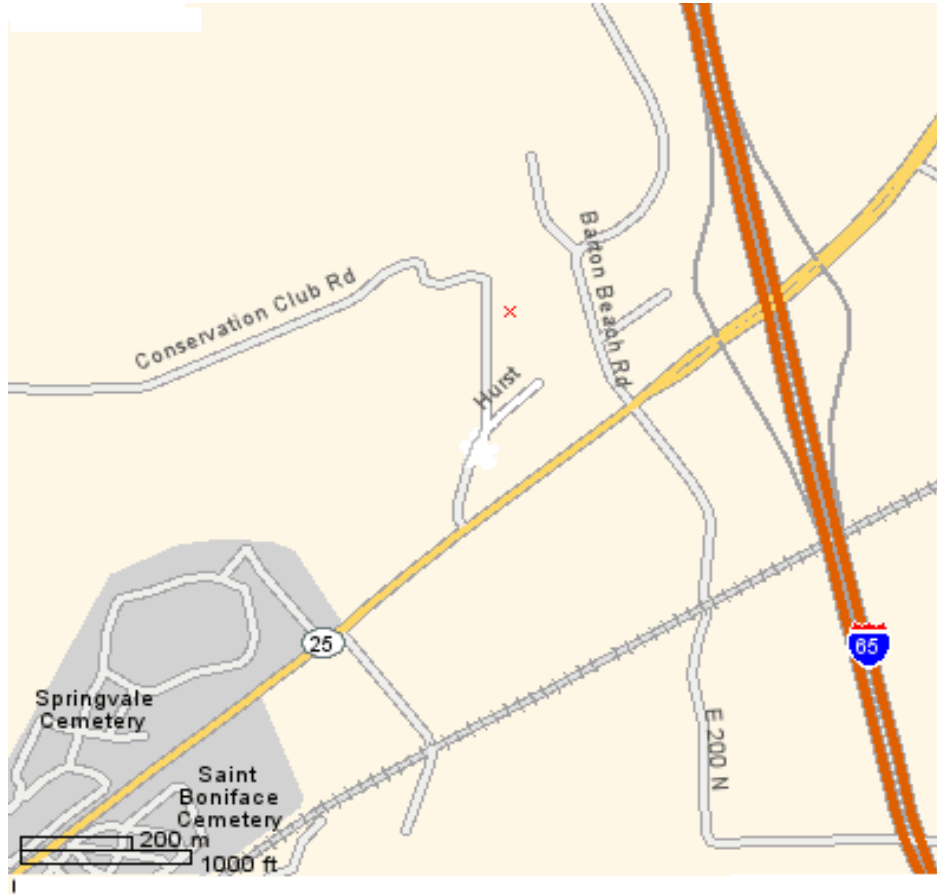

N

Directions to Conservation Club

From Lafayette:

Take Route 25 East.

As you get close to the Wildcat Creek take a left onto Conservation Road.

The Conservation Club is on the right about 1/2 mile.

From the North use I 65.

Get off at Route 25 and turn right.

Cross the Wildcat Creek and turn right almost immediately onto Conservation Road. The

Conservation club is on right about 1/2 mile.

From the South use I 65.

Get off at Route 25 and turn left.

Cross the Wildcreek creek and turn right almost immediately onto Conservation Road. The

Conservation Club is on right about 1/2 mile.

From the East

Follow Route 25 until you cross the Wildcat Creek.

After crossing the creek turn right almost immediately onto Conservation Road. The

Conservation Club is on right about 1/2 mile.